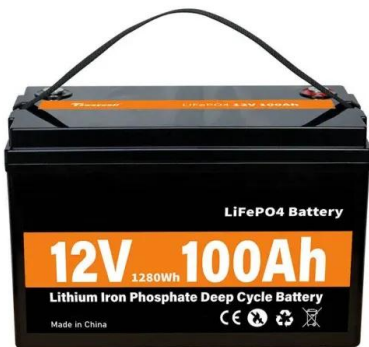

and manufactured in the USA. We add the new BMS information Display.

48V 2X KONG ELITE KIT - LiFePO4 - 600Ah - 30kWh

The KONG ELITE is the most powerful 48V battery on the market. This Lithium-ion unit from BigBattery is perfect for off-grid systems and has a capacity of 300Ah and 15.0kWh. 2 × 48V KONG ELITE - LiFePO4 - 300Ah - 15.0kWh. OUT OF STOCK. AKONG-48150-G1. 1 × Growatt 6K Inverter. OUT OF STOCK. INV002. 2 × 4AWG 4FT BB175 to Ring Terminal

48V Kong Elite Max Kit

1 × 48V KONG ELITE MAX - LiFePO4 - 372Ah - 19.0kWh. OUT OF STOCK. AKONG-48190-G1. 1 × Growatt 6K Inverter. OUT OF STOCK. INV002. OUT OF STOCK. The 48V Off-Grid Home Elite Max System was designed to completely power all your electronics and heavy duty home appliances in a 4-6 bedroom home. This system can be used as a large-scale emergency

Powerwall 10kwh Deep Cycle Lifepo4 51.2v 200ah Thuisaccu

Powerwall 10kwh Deep Cycle Lifepo4 51.2v 200ah Thuisaccu. Thuis; Over ons. Bedrijf Geschiedenis OEM/ODM Eer. Producten. Lithium-ion batterijpakket Energieopslagbatterij

Powerbank voor buiten Powerwall 10kwh Deep Cycle Lifepo4 51.2v 200ah Accu voor thuisopslag Wandmontage / Powerwall Ondersteunt communicatie met Inverte. Spanning. ...

Alle LiFePO4 Thuisaccu's

Alle LiFePO4 Thuisaccu's; Victron ESS Opslag Systemen; GoalZero Powerstations; Pylontech US Serie Thuisbatterijen; Pylontech Force L1 Thuisbatterijen; Voltium Energy® Thuisbatterijen; Growatt ARK Thuisbatterijen; Duracell 5+ Thuisbatterijen; Liontron LiFePO4 LX Thuisbatterijen; Installatie Thuisbatterij Systemen;