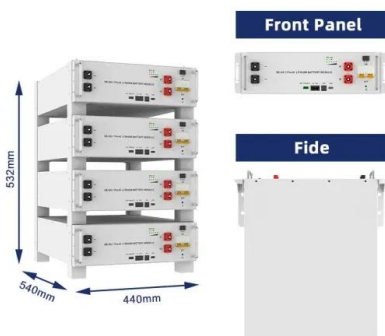

Thuisbatterij 20 kWh: uitvoeringen & prijzen [+ Alternatieven]

Let wel: voor kleine winkels is een 20 kWh thuisaccu beter. Richtprijs: EUR 8.000 à 10.000 (excl. btw, incl. omvormer en plaatsing) OPTIE 2: thuisbatterij 5 kWh. De gemiddelde zelfstandige verbruikt net wat meer dan een gemiddeld Belgisch huishouden en dus heb je dan ook net wat meer opslagcapaciteit nodig. Zo'n thuisbatterij van 5 kWh past