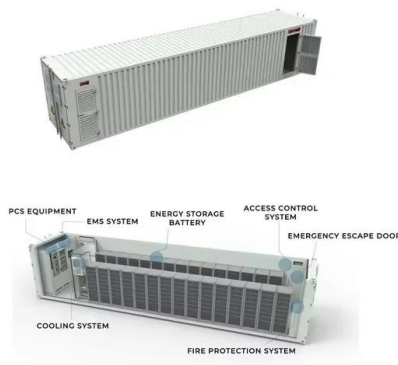

NINGBO OSEL BATTERY CO., LTD

stc dry battery cell: ningbo osel battery co., ltd,
wangchun industrial: progressive trader (pvt) ltd:
ningbo: 2019-07-27: 22.958: stc dry battery cell:
ningbo osel battery co., ltd, wangchun industrial:
progressive trader (pvt) ltd: ningbo: 2019-06-21:
23.92: 1x20 gp 1,300 cartons dry battery cell
(fcl/fcl) ningbo osel battery co., ltd

??????????

??
???!