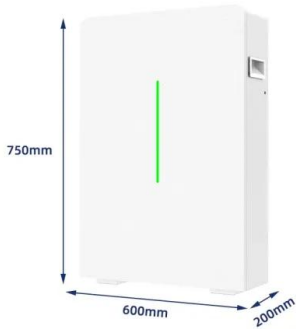

Zhejiang 315175. China. CONTACT US. Get more information. x---Service + call price * This phone number available for 3 min is not the recipient's number but a number from a service which will put you through

[NINGBO OSEL BATTERY CO.LTD.](#)

NINGBO OSEL BATTERY CO.LTD. based in China established in 1995: Contact Details, Phone Number, Email, Address, Website, Location, Contact Number. Write a Review for NINGBO OSEL BATTERY CO.LTD.. Ask questions the ChinaYello community.

- **LiFePO₄**
- **Wide temp: -20°C to 55°C**
- **Easy to expand**
- **Floor mount&wall mount**
- **Intelligent BMS**
- **Cycle Life:≥6000**
- **Warranty :10 years**

Contact Us

For catalog requests, pricing, or partnerships, please visit:
<https://www.ian-solar.co.za>