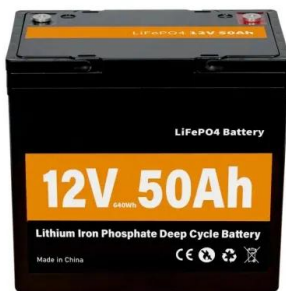

'POWER PLUS" BRAND DRY BATTERY CELLS,
SIZE: AAA R03P OE SUPER