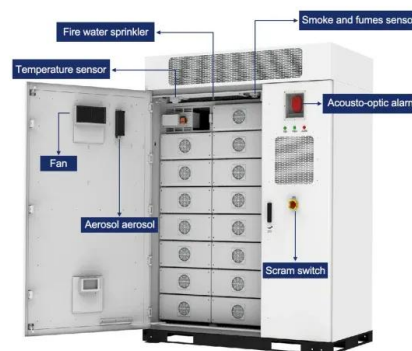

Solar Installation Manufacturers, Suppliers & Companies (Solar ...

The Solar Beam Solar Water Heating Training Centre. Life Long Learning. CETA Accredited. Solar Beam, established in 1978, has taken advantage of its 100+ years accumulated experience in solar water heating manufacturing and installations, in ...