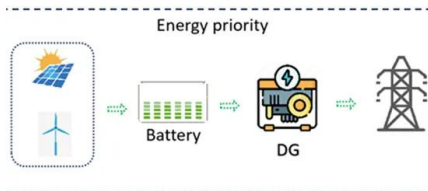

HEAVY-DUTY SOLAR GENERATORS - Goal Zero

Experience unlimited backup power with these heavy-duty portable solar generators from Goal Zero. Skip to content. Submit. Close search. Installed battery system for towable adventure vehicles. SHOP TOWABLE. OVERLANDING. Integrate with your alternator to charge power stations on the go. SHOP OVERLANDING.