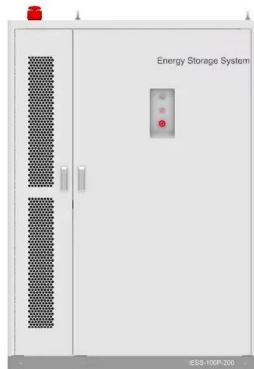

GXT5-EBC192VRT3U, Liebert External Battery for 192V Liebert ...

The Vertiv(TM) Liebert® GXT5-EBC192VRT3U is an external hot-swappable, lead-acid UPS battery cabinet designed for use with these UPS models: Liebert® GXT5-5000HVRT5UXLN, Liebert® GXT5-6KL630RT5UXLN, Liebert® GXT5-8000HVRT5UXLN, and Liebert® GXT5-10KHVRT5UXLN. Its new auto detection feature makes installation easy and fast ensuring the ...

Vertiv Liebert External Battery for 48V Liebert GXT5 ...

The Vertiv(TM) Liebert® GXT5-EBC48VRT2U is a hot-swappable, lead-acid UPS battery cabinet designed for use with Liebert GXT5-1500LVRT2UXL and Liebert GXT5-2000LVRT2UXL UPS systems. Its new auto detection feature makes ...