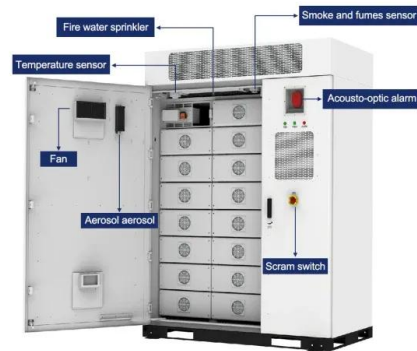

External Battery Cabinets

External Battery Cabinets. EBC includes a 1ft/300mm Cable. Part Number Compatible UPS Models; GXT5-EBC36VRT2U. GXT5-750IRT2UXL, GXT5-1000IRT2UXL. GXT5-EBC48VRT2U. GXT5-1500IRT2UXL, GXT5-2000IRT2UXL. GXT5-EBC72VRT2U. GXT5-3000IRT2UXL. GXT5-EBC192VRT3U. GXT5-5000IRT5UXLN, GXT5-6000IRT5UXLN,