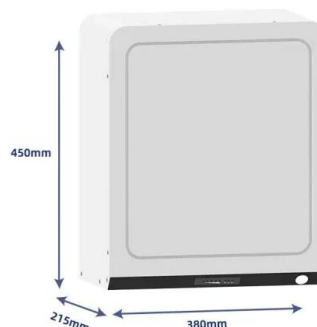

Bosa Energy Co.,Ltd , ??

Bosa Energy Co.,Ltd , ????? 329 ??????Aims to be a first-class provider of "intelligent connecting energy"solutions. , Established in 2001 and listed in Shenzhen GEM in 2009, Bosa Energy has owned core business including lithium primary battery, lithium-ion battery, power system, others and its products cover smart grid, intelligent transportation, smart security, ...