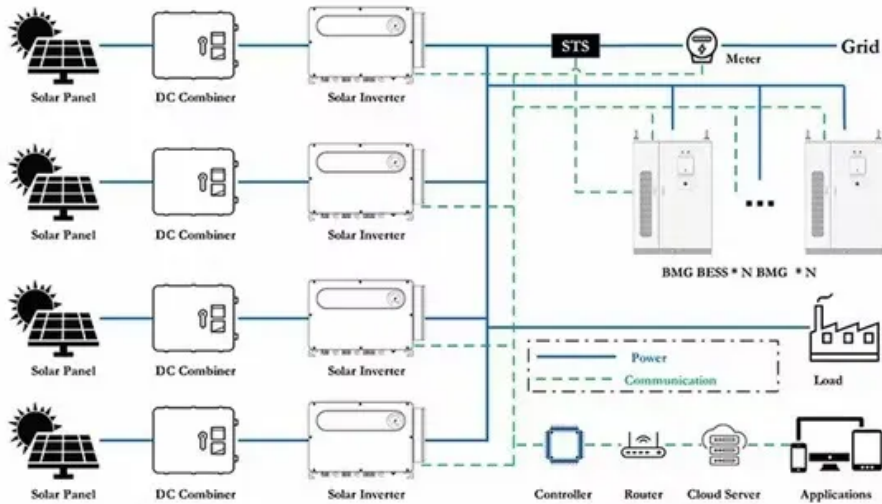

Solar Energy South Africa

Photovoltaic panel environmental assessment

Photovoltaic panel environmental assessment

The environmental impact of solar panels

What is the environmental impact of a photovoltaic, thermal or hybrid solar panel and how it is it measured? There are several environmental impact assessment methods out there, the best-known ones being the Carbon ...

Life Cycle Inventories and Life Cycle Assessments of Photovoltaic Systems

Task 12 PV Sustainability - Life Cycle Inventories and Life Cycle Assessments of Photovoltaic Systems 6 LIST OF TABLES Table 1: Examples of PV life cycle assessments Table 2: Bill of ...

Review on Life Cycle Assessment of Solar ...

The photovoltaic (PV) sector has undergone both major expansion and evolution over the last decades, and currently, the technologies already marketed or still in the laboratory/research phase are numerous and ...