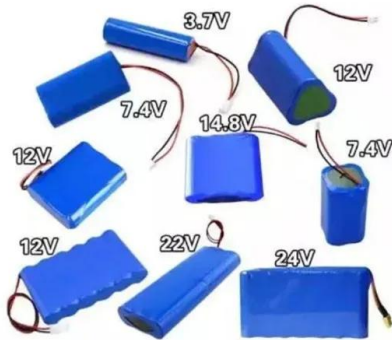

Polysun Photovoltaic Waterproof Bracket