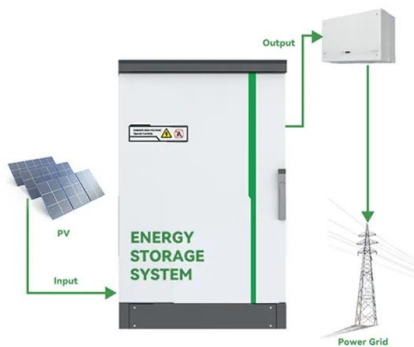

Solar Energy South Africa

Portable inverter with inbuilt battery Mauritius

Portable inverter with inbuilt battery Mauritius

L-iON2500 (2 KVA 25.6V/ 54Ah) Smart Solar Wall Mounted Inbuilt ...

Seamless integration: The wall-mounted inverter with inbuilt lithium battery seamlessly integrates into the solar power system, allowing for efficient energy generation, storage, and distribution. DSP-based control: The inverter's DSP technology enables precise control and regulation of power flow, ensuring optimal performance and reliable

CompactPower 500Watts Solar Generator Inverter with inbuilt Lithium ...

This is huge power ready for use providing your appliances with prolonged backup. It is an ALL in one unit in portable form comprising of hybrid inverter with inbuilt long lasting lithium ion battery plus UPS function and use is plug and play. It is pure sine wave, works with Solar and grid power to provide uninterrupted power.

Qasa New Durable Inverter With Inbuilt 8000va Battery Backup

INVERTER CAPACITY: 300W INPUT VOLTAGE: DC 12V, AC 180V-240V OUTPUT VOLTAGE: AC 230 V, DC 12V, USB 5V WORKING TIME: LOAD 100W for 13hrs, LOAD 200W for 7hrs, LOAD 500W for 3.4hrs SOLAR PANELS: RECOMMENDED 300W / 18V (NOT INCLUDED) It generates pure sine wave electricity to carry any electronics and home appliance, such as ...

Power Plus 500VA Inverter With Very Powerful Inbuilt 910wh Lithium Battery

The Power Plus 500VA Inverter is a high-performance power conversion device designed to provide reliable and efficient power backup solutions for homes, offices, and outdoor activities. This inverter comes with a very powerful inbuilt 910Wh Lithium Battery, making it an ideal choice for those seeking a comprehensive power backup system.