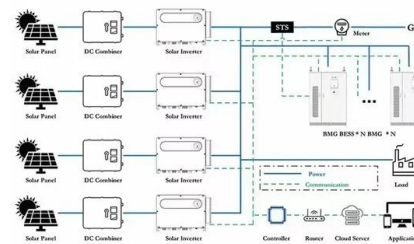

RYTONPOWER BR5000 Portable Power Station

Stay Charged, Anywhere, Anytime
4500W/5120Wh Power Station for A Sustainable Lifestyle. With innovatively advanced technology and a big battery up to 5120Wh, BR5000 portable power station will be your emergency supply ...