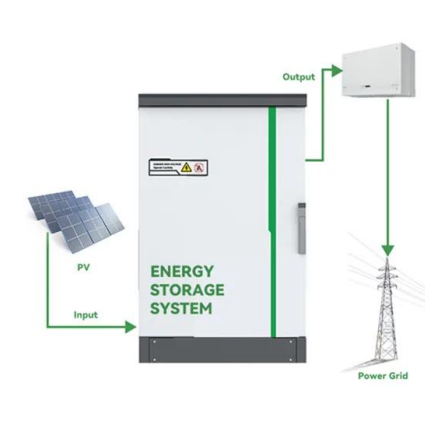

5000 Watt Peak Output DELTA MAX 2016Wh Portable Power Station

Combine the DELTA MAX Portable Power Station with as many as to two Smart Extra Batteries to triple the running time. Conveniently recharge your power station via a standard household AC outlet or harness the Sun's power with solar panels. 2016Wh (watt-hour) lithium-ion battery delivers worry-free power without gas, toxic fumes, noise, or