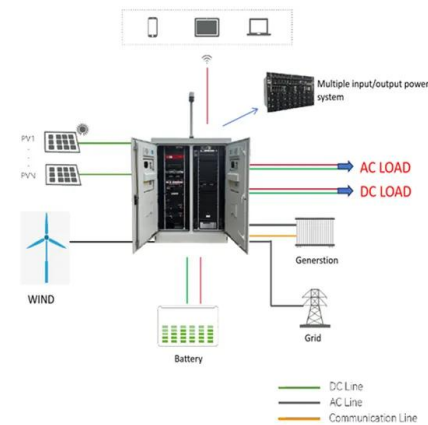

Power Solutions International

Power Solutions International , LinkedIn ??? 9,054? , Solving power challenges of global equipment manufacturers through high-quality, innovative products. , PSI Designs, Engineers & Manufactures Emission-Certified, Alternatively-Fueled Engines & Power Systems Power Solutions International, Inc. (PSIX) is a leader in the design, engineering and ...