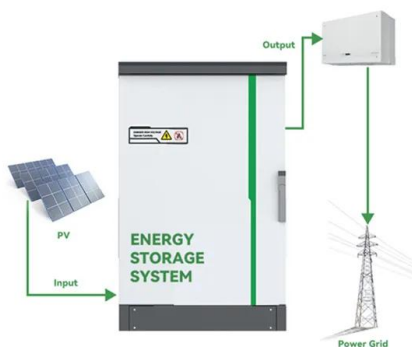

Premium MAXI servo leads

Battery Systems Smoke Systems Switching & regulating PowerBus Power supply Battery system Smokesystem PowerBox-Systems Americas Corp. 2220 CR 210 W- Suite 108-515 St. Johns, FL 32259. Info: (904) 330-0145. E-mail: info@powerbox-americas .