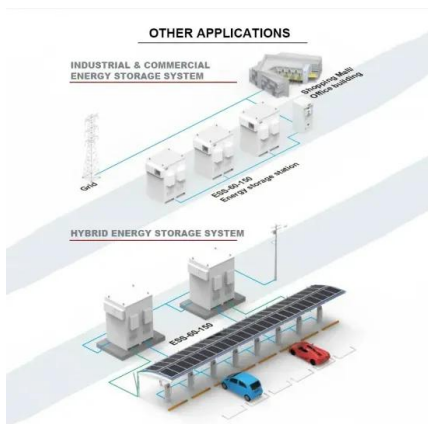

market. The acquisition furthermore creates the foundation for increased market share within module-based units for battery systems, hydrogen power systems, shore power and E-house modules for offshore wind," says Eirik ...

PSWPOWER

BAFANG Mid-Mounted Motor Repair Parts Nylon Gear Gear Wheel Power-Assisted Sensor Oil Seal Sealing Ring Waterproof Gasket Repair $ 0.00. Add to Wishlist. Quick View. Sale. Bafang BBS01B BBS02B 36V 48V 250W 350W 500W 750W or BBS03B BBSHD 48V 1000W hall sensor PCBA for replacement $ 4.00.