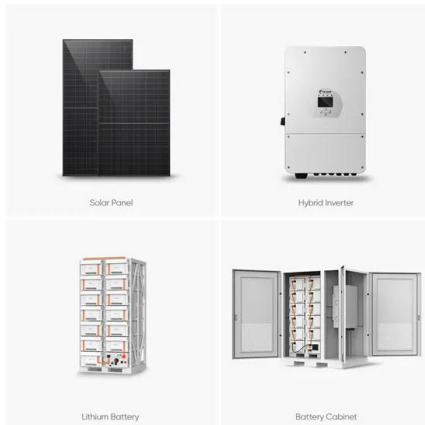

cabinet bracket to fit batteries in the cabinet
SKU: IP-SD1206060/T1 DIMENSIONS: (mm) 1200
x 600 x 600 NOTE: * Product images shown are

Armario Cabinet para 6 baterías Pylontech.

El Armario Cabinet para Batería Pylontech es una estructura firme que permite la correcta sujeción, conexión y ubicación de módulos de baterías de las más variadas características entre las que destacan las batería 2,4kWh Pylontech US2000B Plus 48V. El Armario Cabinet para Batería Pylontech cuenta con ranuras que facilita la correcta ventilación de las baterías ...

Pylontech Complete Energy Storage 20kWh US5000 Lithium Cabinet

Turnkey solution for 20kWh energy storage. Full kit with protection devices, cables, enclosure and batteries. Lowest Price Online and Best Delivery We added all the accessories, power cables, batteries and communication cables for a faster and safer set-up. The Energy Storage System (ESS) is made by Pylontech and supported by Voltacon, an authorised distributor of Pylon ...

Contact Us