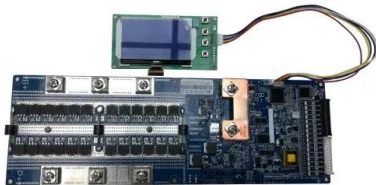

Pylontech Provide Professional Services for You. Learn More. We use cookies to help you navigate efficiently and perform certain functions. You will find detailed information about all cookies under each consent category below. For more ...

Battery Cabinet , Pylontech , Outdoor IP55 Floor Mounted Cabinet ...

The Pylontech Outdoor Cabinet is the perfect solution for housing your Pylontech Low Voltage Energy Storage systems. This cabinet may also be used for the Pylontech UP2500 24 Volt Range. Please note. The OD1310 cabinet comes standard with a 48Vdc fan. A Victron ORION-Tr 24/48-2.5A (120W) DCDC converter will be required i

[Pylontech US2000 Cabinet 4G](#)

The cabinet is also designed to be compatible with a range of Pylontech accessories, such as the Battery Management System (BMS) and battery cables. With its modular design and high-quality construction, the Pylontech US2000 Cabinet 2G is an excellent choice for anyone looking for a reliable and secure way to store their Pylontech US2000 batteries.

[Battery Storage](#)

Keep batteries safe and clean with our battery cabinets. Our standard cabinet is a 15U size unit, perfect for 6 Pylontech batteries stacked on top of each other. We also offer a 21U open front