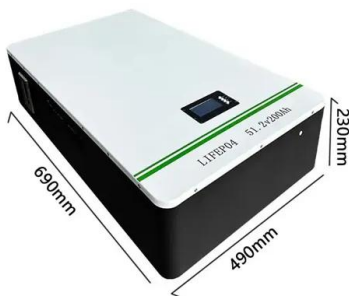

Saint Barthélemy , Carnaval St Barth 2024

Saint Barthélemy CARNAVAL ST BARTH 2024 Le coup d'envoi du Carnaval est donné par un grand défilé qui traverse les rues de Gustavia. Des milliers de personnes en costumes colorés se réunissent pour danser et chanter au son ...