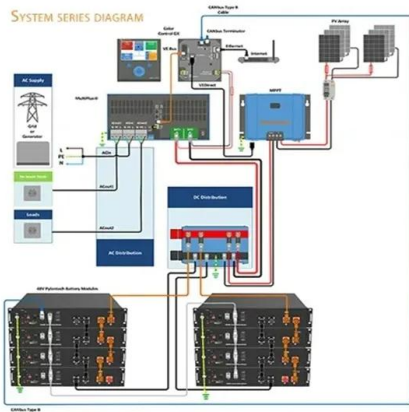

années 2000, l'atelier «Blue Gecko Studio», un atelier qui accueille adultes et enfants pour l'apprentissage de la peinture sur céramique.

Saint Barthélemy , Carnaval St Barth 2024

Saint Barthélemy CARNAVAL ST BARTH 2024 Le coup d'envoi du Carnaval est donné par un grand défilé qui traverse les rues de Gustavia. Des milliers de personnes en costumes colorés se réunissent pour danser et chanter au son ...

[Saint-Barthélemy](#)

Saint-Barthélemy- often abbreviated as St Barts, St Barths or Saint Barth- is a small, volcanic island located in the northwest Caribbean Sea. It's among four territories referred to as the Leeward Islands, a grouping which includes the French West Indies, Guadeloupe, and Martinique. St Barts is located about 35km (21 miles) southeast of the island of Saint Martin ...

Contact Us

For catalog requests, pricing, or partnerships, please visit:
<https://www.ian-solar.co.za>