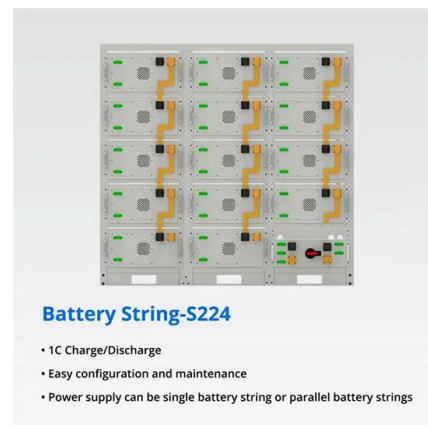

[Blaz Jantol, FCCA](#)

Director of Business Development and Commercial Operations at Interenergo d.o.o. · Experience: Interenergo Group · Education: Univerza v Ljubljani, Faculty of Economics · Location: Ljubljana · 480 connections on LinkedIn. View Blaz Jantol, FCCA's profile on LinkedIn, a professional community of 1 billion members.