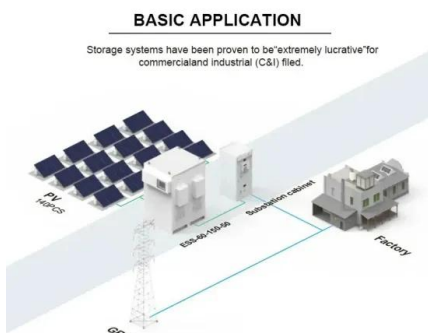

[Generac Pwrcell 2 weeks in : r/solar](#)

Generac Pwrcell w/ 6 battery modules So far so good, the first week I was having trouble getting through the night on just the battery. But I was reading the manual and realized the default minimum SOC when running on self supply was 30%. Meaning it would discharge over 70% of the battery so about 5 am it would start pulling from the grid.