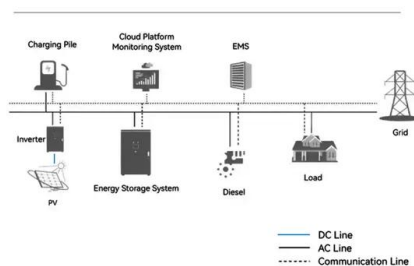

System Topology

Generac , Generac Clean Energy , PWRcell , PWRview

Generac PWRcell 9kWh Basics Package.
Availability: Estimated to Ship in 4-6 Weeks.
$13,434.99. Not Rated Yet Choose Options.
Quick view Choose Options. Generac
CXSW200A3 PWRcell 200A 1ph-120/240V Service
Rated Nema 3R Automatic Transfer Switch.
Availability: Estimated to Ship in 4-6 Weeks.

BATTERY CABINET

to suit any need. DC-couple to Generac PWRzone solar or PWRgenerator. No other smart battery