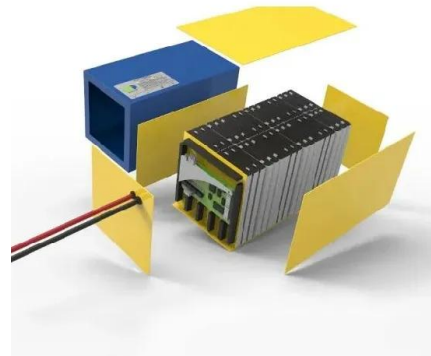

When choosing the right battery for your EPV in Seychelles, it is important to consider the two options you have at your disposal - lead acid batteries or lithium ion batteries. Which one is ...