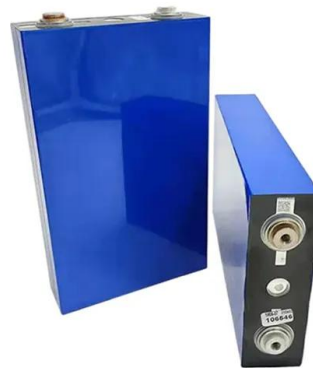

SWIFT/BIC Codes for Banks in Sierra Leone

ZENITH BANK (SIERRA LEONE) LIMITED:
FREETOWN: ZESLSLFR: What is a SWIFT Code? A SWIFT Code is a standard format of Bank Identifier Code (BIC) used to specify a particular bank or branch. These codes are used when transferring money between banks, particularly for international wire transfers. Banks also use these codes for exchanging messages