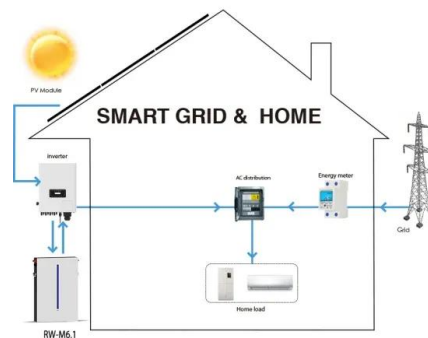

About Wise Energy Solutions in Blackpool, Lancashire

The Wise Energy Story. At Wise Energy we are focused on providing a friendly and trustworthy service with a strong emphasis on customer service and quality. Since 2012 we have helped thousands of people across Northern England and the Midlands to lower their energy bills, making their homes warmer and cosier.