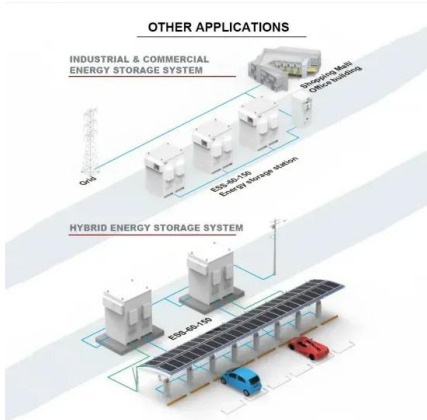

front panel for safe generator connection and operation; ESL Power Systems, Inc. 2800 Palisades Drive Corona, CA 92880-9427 t: (800) 922-4188 +1 (951) 739-7000 e: info@eslpwr . Follow.

Líneas de Productos

ESL Power Systems, Inc. es líder mundial en el diseño y fabricación de equipos eléctricos a la medida como, tomacorrientes para contenedores refrigerados (reefes), interruptores de transferencia manual, tomacorrientes de muelles para la alimentación de buques y unidades de distribución eléctrica industrial.