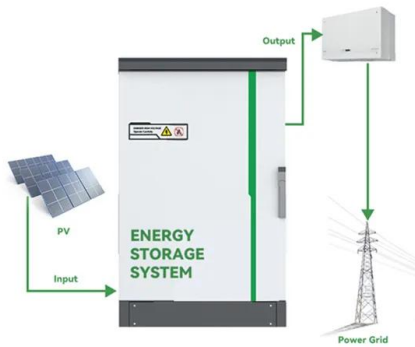

20 or 25 years, depending on inverter model. We manage a rapid RMA process and generally ship a replacement unit within 48 hours, if the reported defect is eligible for coverage under the Limited Product Warranty. The warranty extension is available with a one-time payment fee and must be purchased within 24 months ...

A diferença entre a solução SolarEdge e outros tipos ...

Com o mercado solar brasileiro em pleno crescimento, os proprietários dos sistemas fotovoltaicos e os instaladores estão reconhecendo a necessidade de minimizar os riscos e garantir a performance de seus sistemas ao longo de ...

[Extensão de Garantia do Inversor](#)

A garantia do inversor SolarEdge pode ser estendida para 20 ou 25 anos, dependendo do modelo do inversor. O processo de autorização para retorno da mercadoria (RMA) é rápido e geralmente enviamos uma unidade para substituição, desde que o defeito informado esteja dentro do Prazo de Garantia.. A extensão de garantia está disponível com pagamento único e ...

Carib Sun Energy, Virgin Islands Solar Power

Carib Sun Energy is The Virgin Islands' #1 Locally Owned, Residential and Commercial Solar Power Design and Installation Company of page. VI Solar Installer. 340.220.2585 VI Solar Power. Virgin Islands Solar Power. Home. Solar Power.