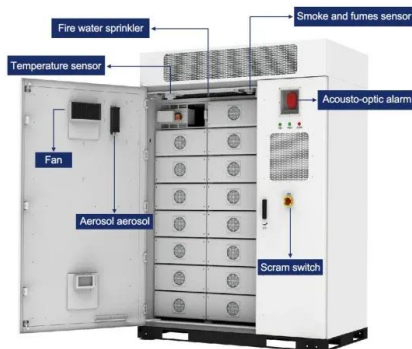

energiesystemen, waarmee jouw klanten met een dynamisch energiecontract tijdelijk de productie kunnen stoppen om energiekosten te besparen en het energienetwerk kunnen ontlasten. Deze nieuwe functie stelt gebruikers in staat om automatisch de zonnepanelen uit

Extensão de Garantia do Inversor

A garantia do inversor SolarEdge pode ser estendida para 20 ou 25 anos, dependendo do modelo do inversor. O processo de autorização para retorno da mercadoria (RMA) é rápido e geralmente enviamos uma unidade para substituição, desde que o defeito informado esteja dentro do Prazo de Garantia.. A extensão de garantia está disponível com pagamento único e ...

Contact

M infoIND [at] SolarEdge . Azie - Overig.
SolarEdge Technologies Ltd. 1 HaMada St., POB 12001, Postal code 4673335, Herzliya, Israel. T +972.9.957.6620 F +972.9.957.6591 M salesAPAC [at] solaredge . Op zoek naar een distributeur? Ben je klaar om over te stappen op zonne-energie? Wij helpen je graag bij het vinden van de juiste

Optimized-in-America Domestic Content

Optimized in America. Our new product line, proudly made at our Tampa, Florida manufacturing facility, is intended to be eligible for domestic content towards the enhanced Federal Income Tax Credit.*; Through our