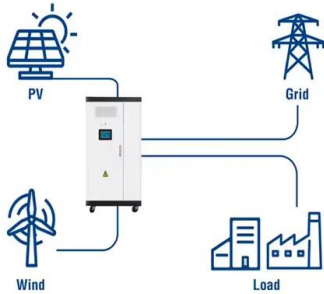

Utility-Scale ESS solutions