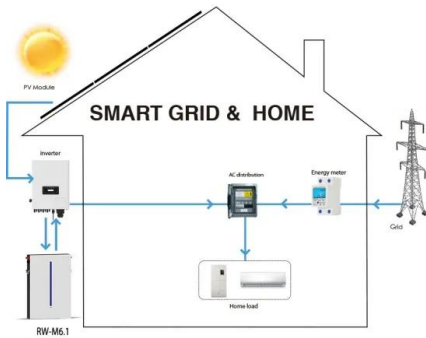

## **Yeti 500 LFP Power Station + Nomad 50 (Solar ...**

Yeti 500 + NOMAD 50 Solar Generator  
**HIGHLIGHTS. OFF GRID ADVENTURES** This convenient and compact solar generator is the perfect addition to your next adventure. Charge devices and power essentials anywhere you go.  
 50 ...

## **Jackery Explorer 550 Solar Generator (550Wh) 500-Watts ...**

Portable power station with 1000 peak watts/500 running watts can power 7 devices simultaneously for most power needs. Paired with a SolarSaga 100W bifacial solar panel, featuring IP68 waterproofing and a 25% solar power conversion rate, this solar generator ensures reliable and sustainable power for off-grid living.

## **EcoFlow 500W Output/1000W Peak Push-Button Start Solar Generator ...**

LiFePO4 Solar Generator with 1000W peak/500

running watts; Charge anywhere with a 160W solar panel using clean energy; IP68 dust and water-resistant panel; View More Details; 1600-Watt Continuous/1006-Watt Push-Button Start/Solar Generator with ...