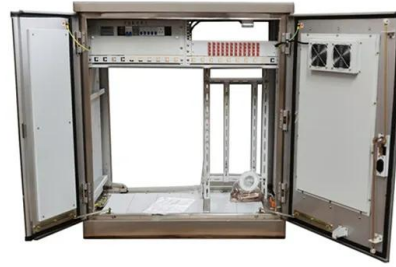

LED. 4.5 161 Reviews ? 700+ sold. Color: 18V
15W Solar Panel. Related items. Customer ...