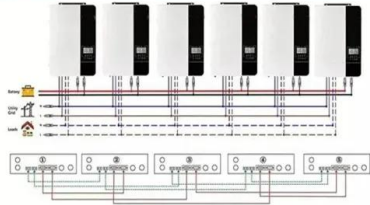

Solar Energy South Africa

Solar panel 550v

Solar panel 550v

Parallel (Parallel operation up to 6 unit (only with battery connected))

AC input wires

AC output wires

[JA Solar 550W Solar Panel](#)

Features of JA Solar 550W Solar Panel JAM72S30-550/MR. The JA Solar 550W Solar Panel JAM72S30-550/MR boasts an array of impressive features that set it apart from other solar panels on the market. Let's explore some of its key ...

[Bluebird 550 Watt Half Cut Solar Panels](#)

Bluebird 550W Mono PERC Half-Cut Solar Panel. Bluebird Solar manufactures cutting-edge technology-based 550 Watt Solar Panels, delivering exceptional performance and efficiency. These solar modules are equipped with a state-of ...

Voltage limiter between panel and controller

The problem with running three different solar panels, from what I understand, and I am new, is that it will default to the lowest wattage when running in series. O. offgriddave New Member. Joined Feb 14, 2020 it's ...