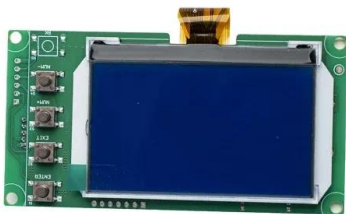

Solar Capped Panel

The brand new Solar Capped Panel has an exclusive clamp system that ensures fast and easy installation without drilling sandwich panel surface. It is compatible with both 60-cell and 72-cell photovoltaic modules and secures high water and corrosion resistance.