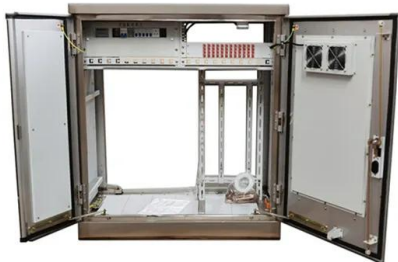

Südgeorgien und die Südlichen Sandwichinseln - Wikipedia

Südgeorgien und die Südlichen Sandwichinseln (von der Inselregierung verwendete Abkürzung SGSSI [1]) sind ein britisches Überseegebiet im Südatlantik, das aus Südgeorgien und den Südlichen Sandwichinseln besteht. Die Inseln sind 3677 km vom Südpol entfernt. Da sie nördlich des 60. Breitengrades südlicher Breite liegen, fallen sie nicht in den Anwendungsbereich des ...