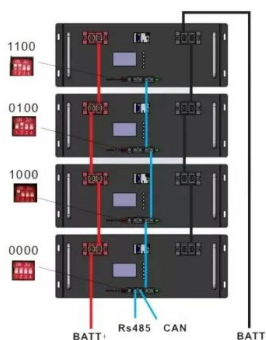

Adjustable Solar Panel Tilt Bracket for 80W-210W ...

Adjustable Solar Panel Tilt Bracket for Flat Surfaces from Newpowa. Designed for Rigid Solar Panels ranging from 80W to 210W. Gain up to 25% panel efficiency by adjusting the angle of the mount to get the maximum sun exposure. $45.99 ...