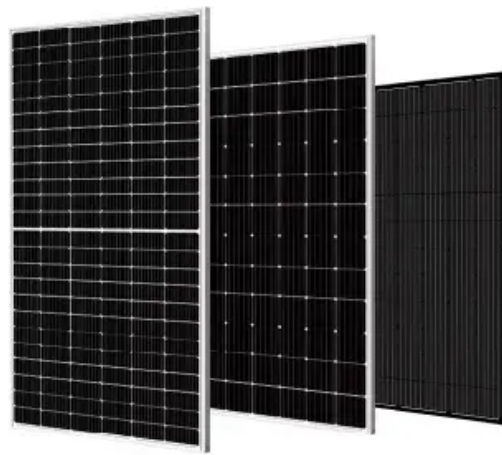

Solar Energy South Africa

Solar photovoltaic panel color steel tile trapezoidal

Overview

Which solar panel mounting system for pitched roofs with trapezoidal or sandwich panels?

Solar mounting systems for pitched roofs with Trapezoidal or sandwich panels.
- Van der Valk Solar Systems If you're looking for a solar panel mounting system for pitched roofs with Trapezoidal or sandwich panels, ValkPitched – Trapezoidal Clamp or Insert by Van der Valk Solar Systems is the solution.

What is the best solar panel mounting system for pitched roofs?

If you're looking for a solar panel mounting system for pitched roofs with Trapezoidal or sandwich panels, ValkPitched – Trapezoidal by Van der Valk Solar Systems is the solution.

Can a solar roof be installed on a tile roof?

The Universal Roof Mounting System for Tile Roofs The Clenergy PV-ezRack ® SolarRoof™ is designed for residential and commercial tile roof applications. This system allows installation on tile roofs. Robust design and high-quality materials. Corrosion resistance is achieved through anodised structural grade aluminium and stainless steel components.

Can a TPO roof be installed on a framed solar panel?

It is applicable to either frameless or framed solar panels. With the mounting system, the PV module can be placed onto the color steel tile substrate with self-tapping screws and fit the high-sealing inserts with TPO roofing, said Mibet said. This means that the TPO roof mounting can perfectly connect with the roof.