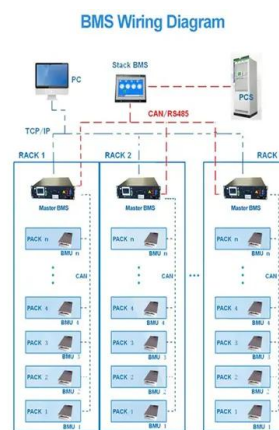

Solar power station component support installation

Project Management Electrical Installation of a 50MW Solar Power Plant

solar investors' attention, inserting 5 Solar 50MW Power Plants in one district. Being next to Tà Ranh Lake and Mountain, the Sinenergy Ninh Thuan I solar power plant - 50MWp promised its

...

Components of Solar Power Systems

The main solar components that come with every solar power system or solar panel kit are: Solar panels; Inverters; Racking (mounting system) Batteries; But how do these solar system components convert the sun's energy into usable

...

Solar PV Power Plant Installation Guide: A ...

Learn how to install a solar power plant with Maxbo's detailed solar PV power plant installation guide. Discover step-by-step instructions for site assessment, permits, wiring, and system testing for long-term energy efficiency.

Solar Power Plant: Types, technology & all about solar power ...