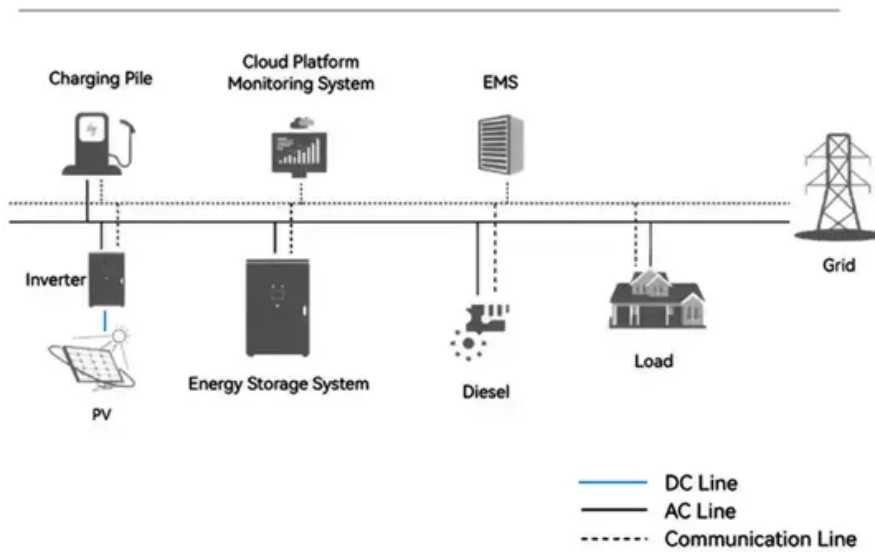

Solar Energy South Africa

Solar support lighting

System Topology