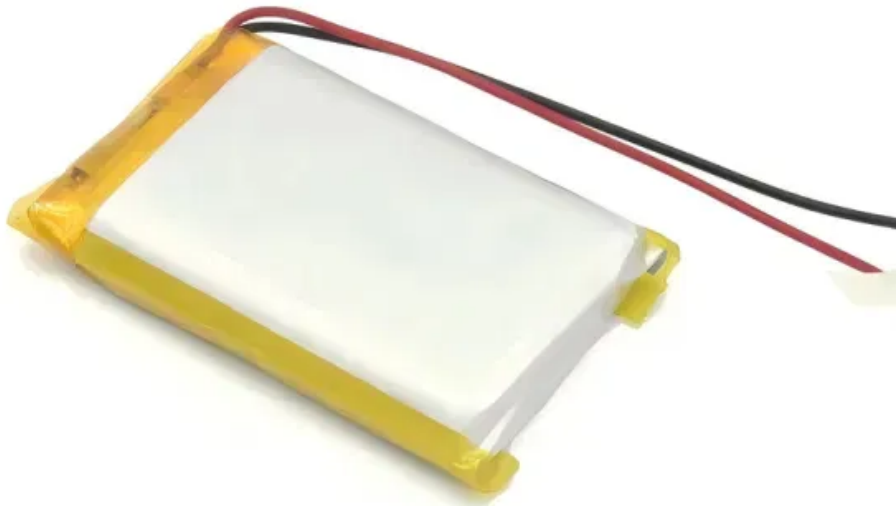

Solar Energy South Africa

Solatube price Martinique

Overview

Does Solatube have a daylighting system?

Solatube 160 Daylighting System (Extension Tubes Not Included) Bring beautiful, natural light into your home with Solatube's innovative tubular daylighting technologies and convert dark spaces into places you love. Our Solatube Daylighting.

manages the distributor networks in these countries.

What is a Solatube skylight kit?

Solatube Skylight Kit With Square Ceiling Fixture (14-Inch Diameter Tube) Illuminate larger spaces with the Solatube Skylight Kit, featuring a 14-inch diameter tube and a modern square ceiling fixture. This system is designed to bring abundant, natural.