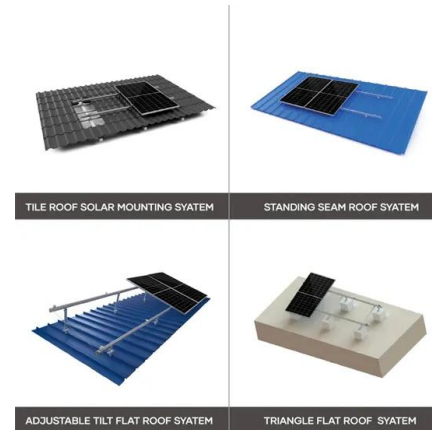

Use to raise the height of the Solatube dome on a roof to avoid snow, water, or shading from roof obstructions. Order additional Spectralight® Infinity tubing to accommodate turret height. Available in 12 in. (300 mm), 24 in. (610 mm), 36

...