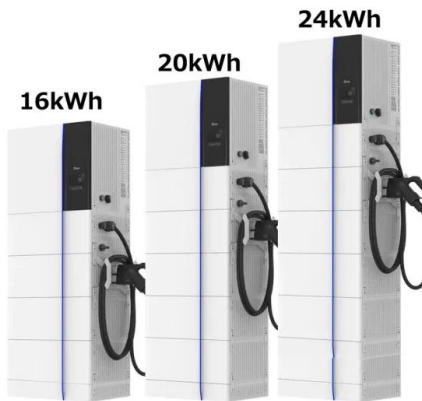

Solatube price Martinique