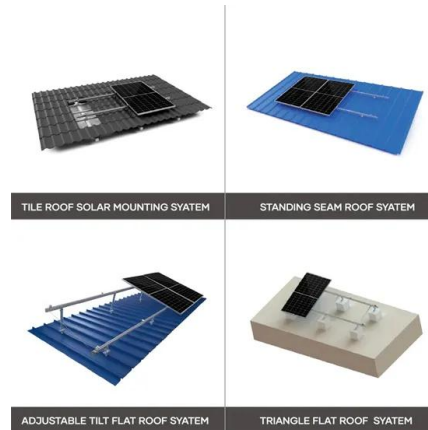

for 500MW BESS ...

Georgia Power has announced the locations for four new battery energy storage system (BESS) projects in the state, with a combined capacity of 500MW. The projects will provide dispatchable power resources by the winter ...