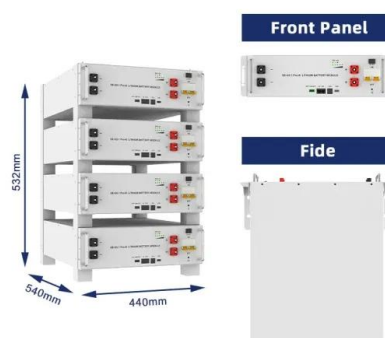

Outdoor Telecom Cabinet

Outdoor Telecom Cabinets are rugged enclosures designed to protect telecommunications