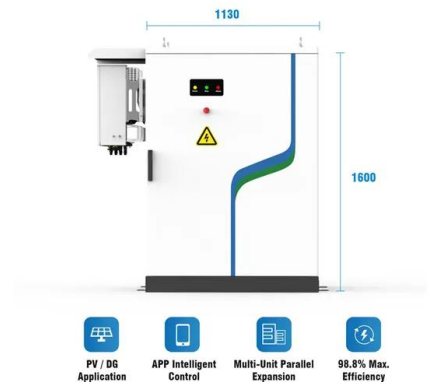

Pitcairn

Pitcairn er hovedøen blandt Pitcairn Islands og den eneste beboede ø. Pitcairn Islands er en britisk øgruppe på fire øer i det sydøstlige Polynesien, Stillehavet. Navnet Pitcairn bruges også om den samlede øgruppe. Pitcairn er den sidste resterende britiske koloni i Stillehavet. Øen er mest kendt for at være hjemmet for efterkommerne af deltagerne i mytteriet på Bounty og tahitierne