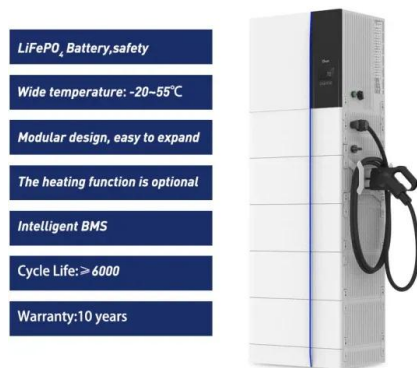

How to Register, Login and Reset Your Password on ...

The ESS Utumishi Portal is a digital gateway that enables government employees in Tanzania to manage their Human resource services efficiently and effectively such as creating and managing transfer request, ...

ESS Utumishi - Employee Self Service Portal Tanzania