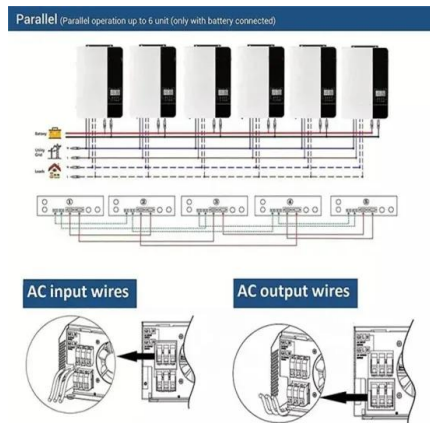

Znshine Solar 400W Solar Panels [Pallets] , 25-Year Power Output

108-cell Black Backsheet Black 30MM Frame Module (SKU Part Number ZXM7-SH108) Znshine Solar Key Features Excellent Cells Efficiency MBB technology reduces the distance between busbars and finger grid line which is beneficial to power increase. Anti PID Ensured PID resistance through the quality control of the cell man