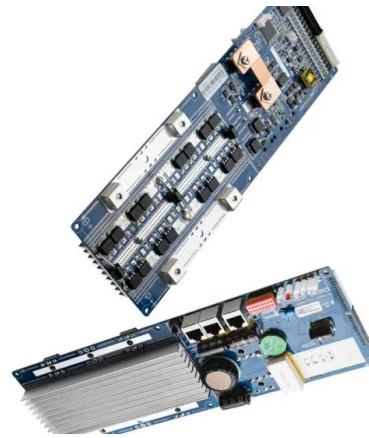

Panel Solar Monocristalino 400W Trina Solar

Vertex Módulos de ultra alta potencia para proyectos a gran escala, residencial y comercial. El panel solar monocristalino Trina Solar DE09.08 de 400W y 120 células está diseñado para altas necesidades energéticas y ofrece una garantía de 25 años de potencia lineal(12 años mínimo 90% de potencia y 25 años mínimo 84,8% de potencia).

[400W Solar Panel](#)

400W Solar Panel. Skip to content. ??Boxing Day Sale: Buy DP3 Get Free 220W Solar Panel , Dec 1 - Jan 12 New Launch EcoFlow DELTA 3 1500 EcoFlow 800W Alternator Charger Save \$499 , Dec 1 - Jan 12 Thailand (AUD \$) Timor-Leste (AUD \$) Togo (AUD \$)

[???????????? SRNE MPPT 30A](#)

With the advanced dual-peak or multi-peak tracking technology, when the solar panel is shadowed or part of the panel fails to result in multiple peaks on the I-V curve, the controller is still able to accurately track the maximum power point. ...

[EcoFlow 400W Rigid Solar Panel](#)

The 400W solar panel includes a 300mm charging cable that gives you plenty of space to mount multiple panels, maximizing solar input. High Solar Energy Conversion Made from highly efficient monocrystalline cells, the 400W rigid solar panel has an excellent efficiency rating of 23%, allowing you to charge faster than using similar-sized panels.