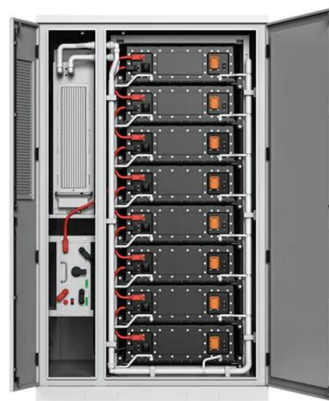

Trojan Battery , Solar SAES 06 375 6V AGM Battery

The Solar SAES 06 375 6V AES AGM battery provides the features needed to store energy and deliver power to a wide range of applications, especially solar power. Trojan Solar AES delivers up to 3x the cycle life of standard AGM with high sustained performance. Trojan Solar AES AGM batteries maintain high capacity in extreme deep cycling (up

Trojan Battery , Solar & Renewable Energy

We offer high quality, deep cycle flooded lead acid, lithium-ion, Trojan AES, AGM, and gel battery solutions tested to IEC standards. Solar batteries Learn More + Filters. Clear All. Sort 34 items: Newest. Newest; A-Z; Z-A; 34 items. Filters 0. Clear All. Show 34 ...

[Club Car - Solar Creativity Caribbean](#)

Carryall 500 is versatile and rugged, making it a popular choice for many jobs. With a rustproof, aircraft-grade aluminum frame, chassis, and cargo box, along with best-in-class ergonomics, the Carryall 500 is the perfect solution for your industrial and commercial jobs.

Trojan Solar SPRE 12Volts 255Ah Battery , SolarMax

Trojan Battery's Solar Premium Line of Flooded deep-cycle batteries is specially designed to withstand the rigorous condition of renewable energy applications. Our product strategy is focused on one simple objective - manufacture the highest quality battery available in the