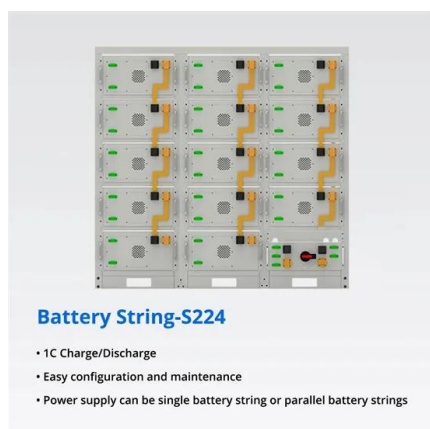

REINVENT ENERGY SRL

REINVENT ENERGY SRL , LinkedIn'de 134 takipçi Mechanical, electrical and plumbing engineering (MEP) installation company. Reinvent Energy SRL main fields of activity of are: JT and MT electrical installations; Sanitary installations; HVAC installations; Preventive and corrective maintenance; Low airflow functional systems (automation, BMS, fire detection).