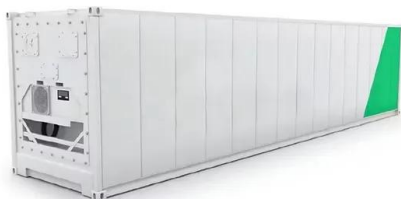

Case Study- Battery Cabinet Application: Energy ...

5 ???· In-stock distribution boxes, general in sizes, flexible in use, eligible to protection categories. we have created a product that addresses the growing demand for efficient energy storage solutions. Our battery cabinet not only ...