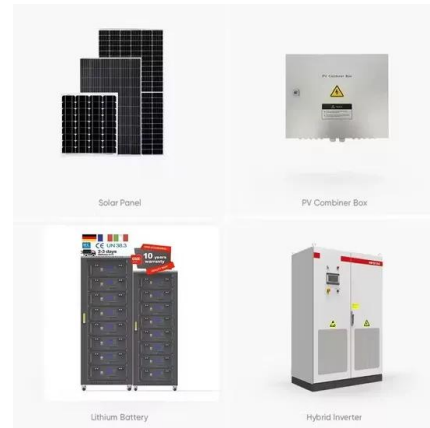

Case Study- Battery Cabinet Application: Energy ...

5 ???· In-stock distribution boxes, general in sizes, flexible in use, eligible to protection categories. we have created a product that addresses the growing demand for efficient energy storage solutions. Our battery cabinet not only ...