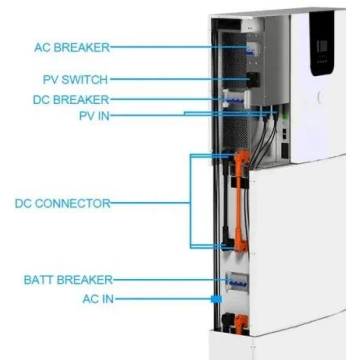

Solar Outdoor Torch Lights

Shop Solar Outdoor Torch Lights - Techko Maid: Pathway & Spotlights, Waterproof, LED, 2-Pack at Target. Choose from Same Day Delivery, Drive Up or Order Pickup. Free standard shipping with $35 orders. United States Minor Outlying Islands, American Samoa (see also separate entry under