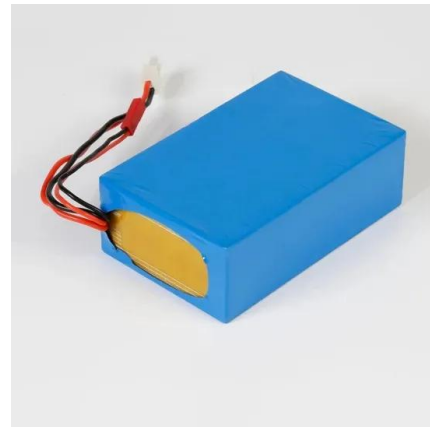

Solar Outdoor Torch Lights

Shop Solar Outdoor Torch Lights - Techko Maid: Pathway & Spotlights, Waterproof, LED, 2-Pack at Target. Choose from Same Day Delivery, Drive Up or Order Pickup. Free standard shipping with \$35 orders. United States Minor Outlying Islands, American Samoa (see also separate entry under

50-Amp 125/250V Outdoor Weatherproof 14-50R Receptacle Power Outlet Box

Shop the 50-Amp 125/250V Outdoor Weatherproof 14-50R Receptacle Power Outlet Box for EV, RV and Motor Homes at Sonic Electric today! 50A receptacle box designed for outdoor use. Unlike the standard 66500 NEMA 14-50R outlet, the 66500M comes built into a heavy-duty lockable enclosure made from thermoplastic material.