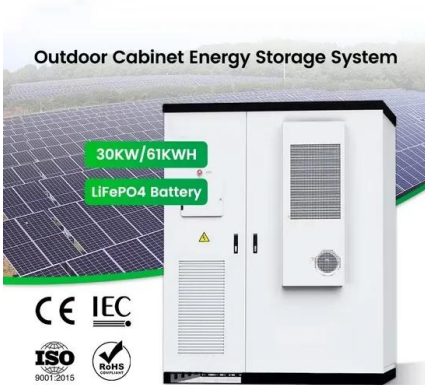

5 stars. 2,409. 500+ bought in past month. $9.67 $ 9. 67. FREE delivery Tue, Dec 24 on $35.00 of items shipped by Amazon. Or fastest delivery Tomorrow, Dec 19.

Boxes & Enclosures

IP67 GRADE: Our waterproof electrical box adopts double waterproof design of polyurethane foam sealing agent and waterproof groove, so it has IP67 waterproof more and weatherproof characteristics. 's waterproof junction box has 11 sizes, 2 ...

DRiBOX IP55 Large Outdoor Weatherproof Electrical ...

330mm Large Black Weatherproof Connection Box - IP55 Rated Outdoor Power Protection. Product Description: Keep your outdoor power connections safe and secure with the 330mm Large Black Weatherproof Connection Box signed ...

A Beginner's Guide to Using a Weatherproof Junction Box for Electrical ...

Outdoor electrical wiring faces challenges from weather, dirt, and moisture. A waterproof junction box or plastic weatherproof electrical box keeps wirings safe and secure. Here's why using a junction box outdoors is important. We'll also give tips ...