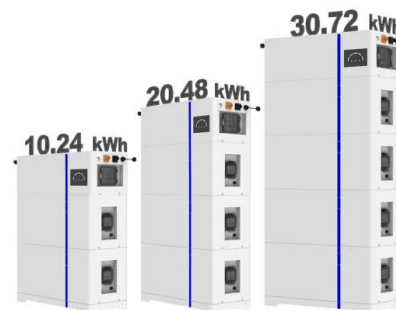

ESS

How Many Solar Panels Can I Connect to an Inverter?

When deciding how many solar panels can be connected to an inverter, there are several important specifications to consider: Maximum Input Voltage: This is the highest voltage that the inverter can handle safely from ...