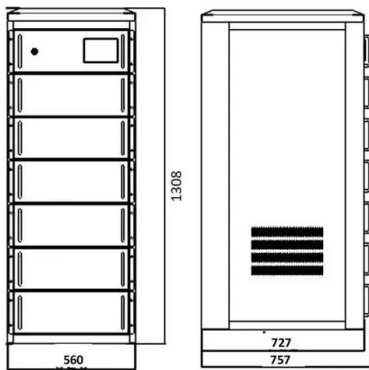

of our core offerings, including new and used forklifts and material handling equipment, equipment rentals, industrial and workplace storage, automation and robotic systems and integration, generators and standby power, fleet management, and more.

Release

Wolter Power Systems provides solutions of excellence in industrial engines and generators, and pride ourselves on our highly trained technicians, providing 24-hour emergency service expertise to keep you up and running. We've got your power needs covered in Sales, Service, Parts, and Rentals. To learn more, visit

ESS

Wausau, WI

The Wausau branch hosts regional sales, service and support for all of our core offerings, including new and used forklifts and material handling equipment, equipment rentals, industrial and workplace storage, automation and robotic systems and integration, generators and standby power, fleet management, and more.

Wolter , Mobile Generators by Generac , Wolter Inc

Controls & Power Systems; Below the Hook Devices; Intelligent Lifting Devices; Runway Systems; All Cranes & Hoists; Industrial Generators; Battery Energy Storage Systems; Wolter offers a full range of trailered power solutions, including mobile generators Generac. These units are fully mobile and can be conveniently hauled to any job site.