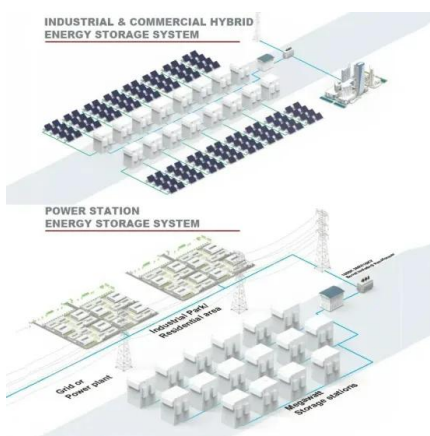

Wolter , Automated Vehicle & Robotics Support , Wolter Inc

Controls & Power Systems; Below the Hook Devices; Intelligent Lifting Devices; Runway Systems; All Cranes & Hoists; Power Systems. Industrial Generators We support automated vehicles and robotics purchased through or installed by Wolter, as well as any existing automation equipment your operation may be using. Support offered includes