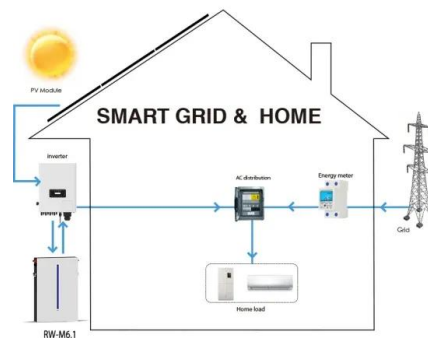

Rockford, IL

Rockford, IL. Your Leading Forklift, Industrial Storage, & Automation Specialist in Northern Illinois Located in Rockford, Illinois, formerly called Illinois Material Handling, this location hosts regional sales, service and support for all of our core offerings, including new and used forklifts and material handling equipment, equipment rentals, industrial and workplace storage, automation