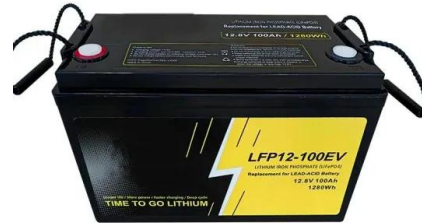

EcoFlow 220W Bifacial Portable Solar Panel

Two in one EcoFlow's 220W Bifacial Portable Solar Panel is two in one. With a 220W primary side, and a 155W side on the back for ambient light, you can capture up to 25% more solar energy and charge your portable power station even faster. Tempered glass. Built to last The thin, one-piece tempered glass design makes