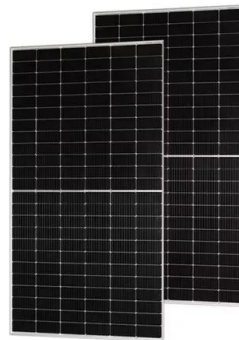

RIVER 2 Pro Solar Generator (PV220W), EcoFlow Australia

EcoFlow RIVER 2 Pro + 220W Portable Solar Panel. Worked bloody great! Bought this to take camping on an unpowered site and it absolutely met all expectations. Charged phones, lights, and ran the 75ltr car fridge with a ...