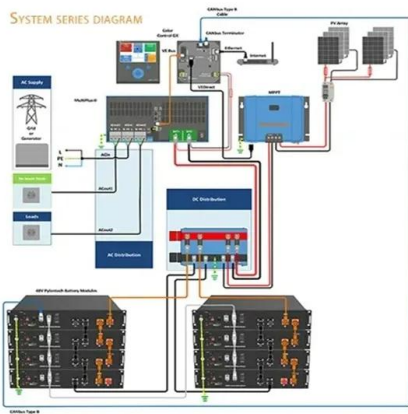

[EcoFlow 220W Portable Solar Panel](#)

Lumise (Finland & Åland) Lumise (Alla andra länder) Facebook. Instagram. Prenumerera på vårt nyhetsbrev. Missa inga erbjudanden, prenumerera på vårt nyhetsbrev idag. e-post. Prenumerera. Den här webbplatsen skyddas av reCAPTCHA och Googles Integritetspolicy och Användarvillkor gäller. EcoFlow 220W Portable Solar Panel;